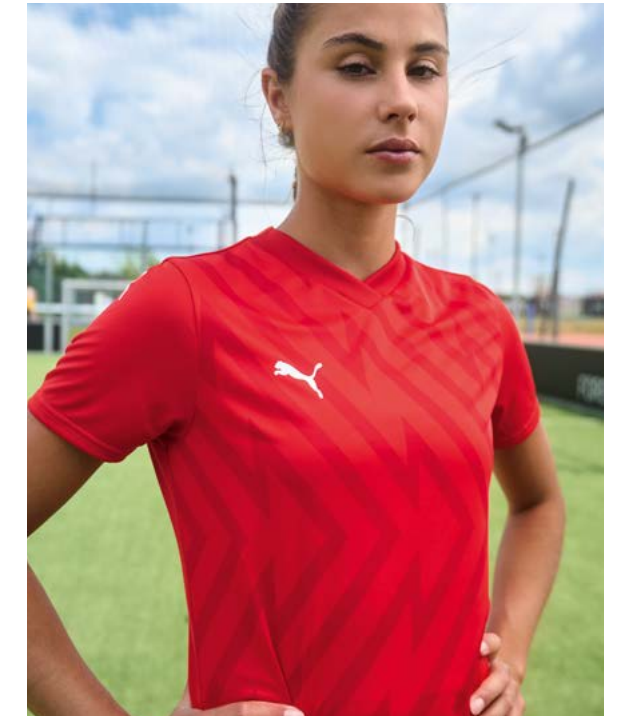

01

705754 teamGOAL Shorts Wmns

XS-XXL € 22.95*

Regular Fit • dryCELL • 100% recyceltes Polyester
Mesh-Einsätze an der Seite, elastischer Bund mit Zugband

01 PUMA Red-PUMA White • 02 Electric Blue Lemonade-PUMA White • 03 PUMA Black-PUMA White • 04 PUMA White-PUMA Black • 05 Sport Green-PUMA White • 06 PUMA Navy-PUMA White • 18 Team Light Blue-PUMA White • 60 Fresh Mint-PUMA Black • 61 Sun Stream-PUMA Black

Januar 2024 - 2025

703441 teamLIGA Socks Core

1-5 € 9.95*

Regular Fit • 78% Polyester, 18% Baumwolle, 4% Elasthan
Strickrichtung zur Front, Fersen- und Zehenbereich aus Baumwolle für mehr Komfort, Knöchelverstärkung für mehr Stabilität

01 PUMA Red-PUMA White • 02 Electric Blue Lemonade-PUMA White • 03 PUMA Black-PUMA White • 04 PUMA White-PUMA Black • 05 Pepper Green-PUMA White • 06 Peacoat-PUMA White • 50 Team Light Blue-PUMA White • 60 Fresh Mint-PUMA Black • 61 Sun Stream-PUMA Black

2023 - 2025