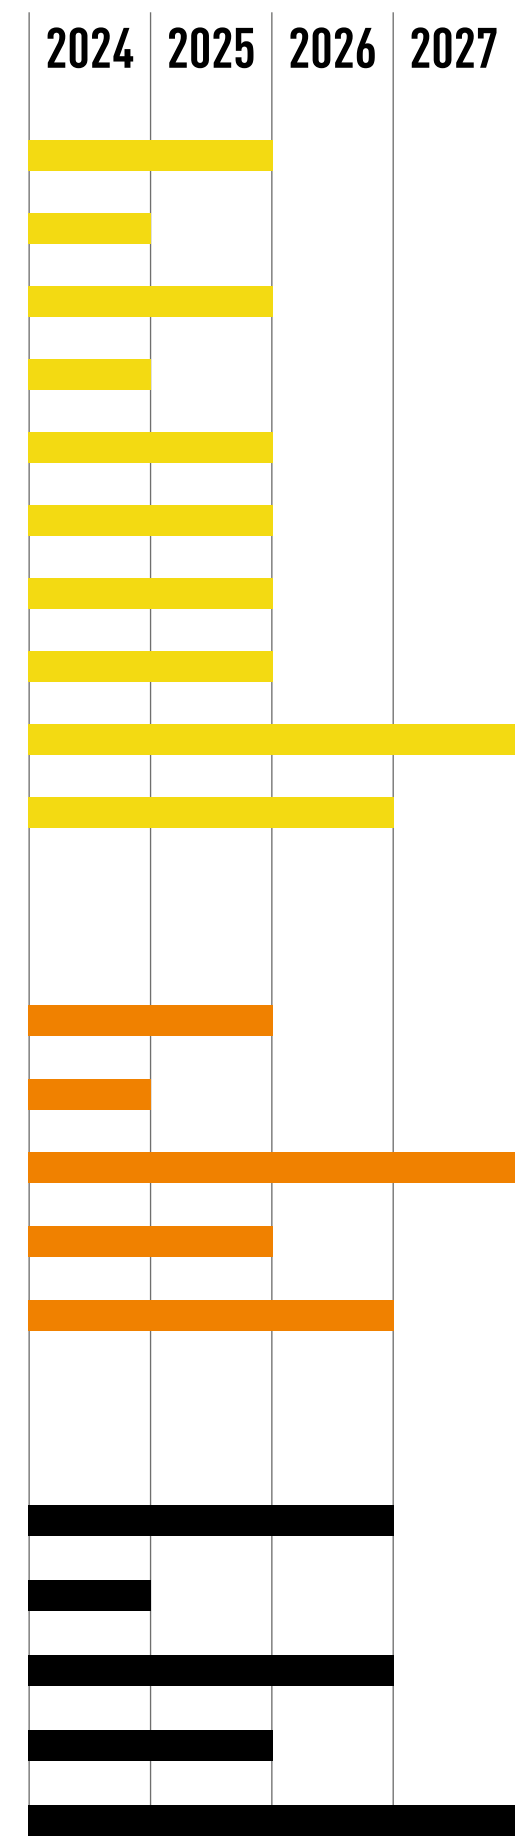

Neuer Blauton für Electric Blue Lemonade, genutzt in teamFINAL und teamGOAL Casuals

Gleiche Farbe, neuer Name in neuen Linien – alter Name in Carry-Over-Linien

Durchlaufende und neue Farben

STEEL GRAY	CAST IRON	PUMA WHITE	PUMA BLACK	MEDIUM GRAY HEATHER	PUMA SILVER	IGNITE BLUE
PRISM VIOLET	TEAM VIOLET	FLAT MEDIUM GRAY	PARISIAN NIGHT	SMOKED PEARL	ELECTRIC BLUE LEMONADE	
PEACOCK	PUMA NAVY	TEAM LIGHT BLUE	BLUE ATOLL	GREEN MOSS	FIZZY LIME	
FLUO PINK	FLURO PINK PES NEON	NRGY RED	PUMA RED	NEON CITRUS		
PEPPER GREEN	SPORT GREEN	SUN STREAM	ELECTRIC LIME	FRESH MINT		
CYBER YELLOW	FASTER YELLOW	GOLDEN POPPY	RICKIE ORANGE			
FLUO YELLOW	FLURO YELLOW PES NEON					
CORDOVAN	TEAM REGAL RED					

PUMA TEAMWEAR FARBEN

SPIELKLEIDUNG

- teamFINAL* NEU
- teamCUP
- teamGLORY NEU
- teamULTIMATE
- teamLIGA Striped
- teamVISION
- teamPACER
- teamLIGA
- teamGOAL NEU
- teamRISE

TEAMKLEIDUNG

- teamFINAL* NEU
- teamCUP
- teamGOAL NEU
- teamLIGA
- teamRISE

ACCESSORIES

- ORBITA Bälle NEU
- ORBITA Bälle**
- FUTSAL
- teamFINAL Taschen
- teamGOAL NEU

LAUFZEITEN

*1 Laufzeit Frauen & Junior bis 2024 ** Laufzeit bis Juni 2024